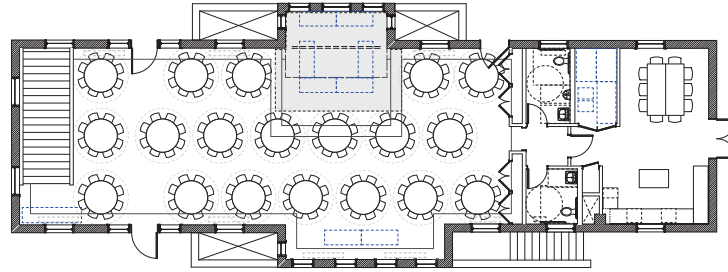

EVENT SEATING TEST FIT
Seats 152

1 Ground Floor Plan
Scale: 1/8" = 1'-0"

LECTURE SEATING TEST FIT
Seats 115

2 Ground Floor Plan
Scale: 1/8" = 1'-0"

SEMINAR SEATING TEST FIT
Seats 68

3 Ground Floor Plan
Scale: 1/8" = 1'-0"