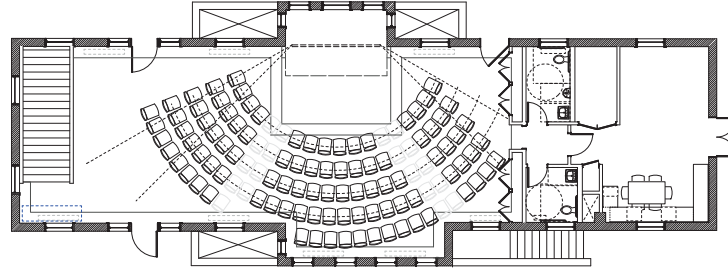

EVENT SEATING TEST FIT
Seats 152

1 Ground Floor Plan
Scale: 1/8" = 1'-0"

LECTURE SEATING TEST FIT
Seats 115

2 Ground Floor Plan
Scale: 1/8" = 1'-0"

SEMINAR SEATING TEST FIT
Seats 68

3 Ground Floor Plan
Scale: 1/8" = 1'-0"