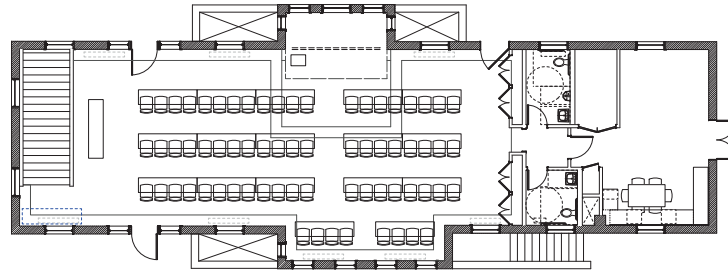

EVENT SEATING TEST FIT
Seats 152

1 Ground Floor Plan
Scale: 1/8" = 1'-0"

LECTURE SEATING TEST FIT
Seats 115

2 Ground Floor Plan
Scale: 1/8" = 1'-0"

SEMINAR SEATING TEST FIT
Seats 68

3 Ground Floor Plan
Scale: 1/8" = 1'-0"